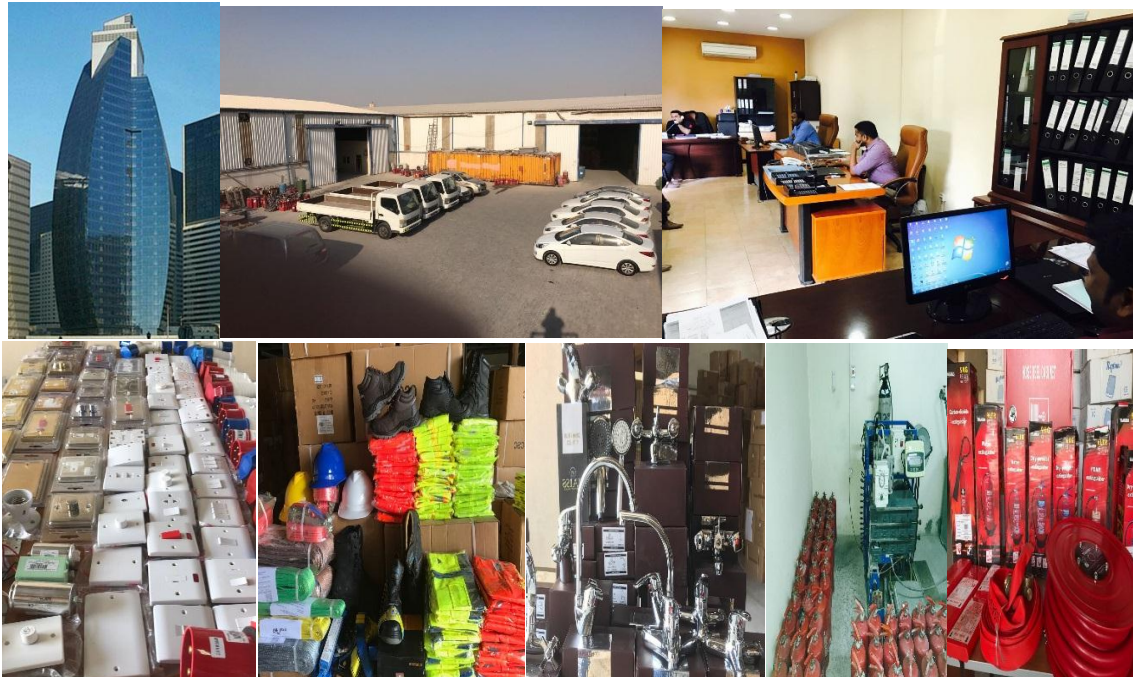

Contacts Us: CONSOLIDATED SUPPLIES CO. W. L. L.

P.O. BOX: 21068, Office No. 2802, 28th Floor, Qatar Tower, West Bay, Doha – Qatar

Phone No: 4468 5033 / 2099 Fax No: 4468 4874

Email: csc@cscqatar.com